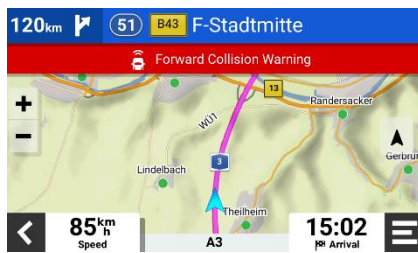

### SCREENSHOTS:

FORWARD COLLISION WARNING

LANE DEPARTURE WARNING

BUILT-IN DASH CAM

ENVIRONMENTAL ZONE ROUTING

UP-AHEAD

HANDS-FREE CALLING