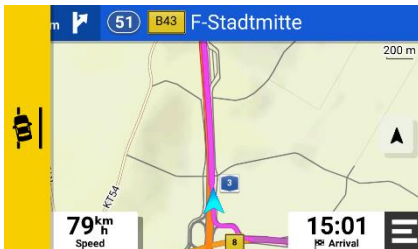

### SCREENSHOTS:

FORWARD COLLISION WARNING

LANE DEPARTURE WARNING

BUILT-IN DASH CAM

ENVIRONMENTAL ZONE ROUTING

UP-AHEAD

HANDS-FREE CALLING