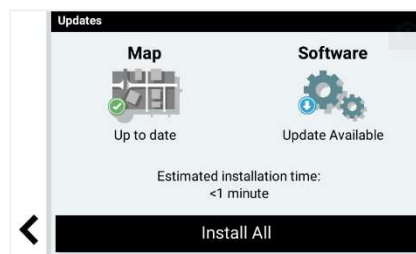

SCREENSHOTS:

DRIVER ALERTS

CHECK UP AHEAD

TRIPADVISOR TRAVELER RATINGS

ENVIRONMENTAL ZONES

BUILT-IN Wi-Fi®

GARMIN LIVE TRAFFIC

GARMIN DRIVE™ 53