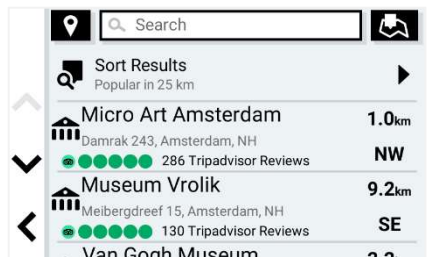

SCREENSHOTS:

DRIVER ALERTS

CHECK UP AHEAD

TRIPADVISOR TRAVELER RATINGS

ENVIRONMENTAL ZONES

BUILT-IN Wi-Fi®

GARMIN LIVE TRAFFIC

GARMIN DRIVE™ 53