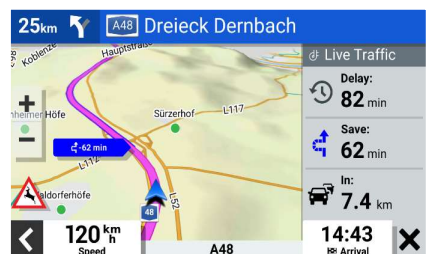

GARMIN DRIVE™ 53

5" SAT NAV

**NEW PRODUCT
ANNOUNCEMENT**

KEY FEATURES:

NEW	5" GLASS DISPLAY	The bright high-resolution 5" glass capacitive touchscreen display lets you easily view your route.
	LIVE SERVICES	Access live traffic, fuel prices and weather when you pair this sat nav with your compatible smartphone using the Garmin Drive™ app.
	ENVIRONMENTAL ZONE ROUTING	Environmental Zone routing gives guidance and warnings about Environmental Zones on your route.
	BUILT-IN Wi-Fi®	Built-in Wi-Fi® connectivity allows for easy map updates of Europe and software updates without a computer.
	DRIVER ALERTS	Get more situational awareness with alerts for school zones, speed changes, sharp curves and more.
	ROUTE OVERVIEW	View food, fuel and rest areas along your active route, and see upcoming cities and milestones.
	FIND THE BEST PLACES	View Tripadvisor® traveller ratings for top-rated restaurants, hotels and attractions to help you make the most of road trips.
	GARMIN REAL DIRECTIONS™ FEATURE	Easy-to-understand, spoken turn-by-turn directions guide like a friend, using street names, store names and recognizable landmarks.
	WORKS WITH GARMIN BACKUP CAMERAS	This sat nav wirelessly pair with a Garmin backup camera to see behind your vehicle when in reverse.

SCREENSHOTS:

DRIVER ALERTS

CHECK UP AHEAD

TRIPADVISOR TRAVELER RATINGS

ENVIRONMENTAL ZONES

BUILT-IN Wi-Fi®

GARMIN LIVE TRAFFIC

GARMIN DRIVE™ 53

GARMIN DRIVE™ APP

The Garmin Drive app is our simple automotive app that allows your Garmin Drive 53 to wirelessly connect with your smartphone via Bluetooth® technology. Once connected, you'll have access to many additional features that help simplify your drive such as live traffic, advanced weather and more.